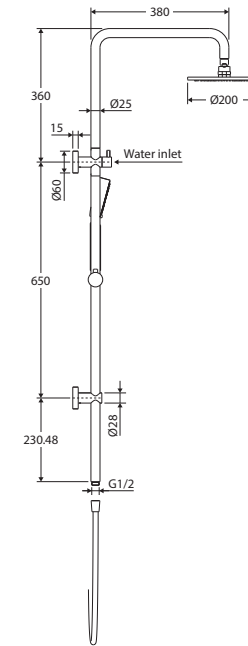

Isabella

TWIN SHOWER

Features

- Polished chrome finish
- Integrated top water inlet and diverter
- **WELS 3 Star rated, 9L/min**

Rail:

- Slider to adjust height of hand shower
- Made from stainless steel
- Rail thickness: 25 mm
- 1.5 metre stainless steel flexible hose

STARRY Overhead Shower (411108):

- 200 mm diameter
- Thin 8 mm profile
- Made from solid brass
- Brass swivel joint
- Female 1/2" BSP inlet

MICHELLE Multifunction Hand Piece (MSH017):

- Five water-flow settings: normal, massage, misting, spray and massage, and spray and misting
- Easy to clean TPR nozzles
- Made from ABS

While we aim to ensure specifications are correct at the time of publication, Fienza reserves the right to make modifications without prior notice. Physical colour may vary from image shown. All measurements are shown in millimetres. Always use physical product measurements for mark-ups and roughing-in as the technical drawing may differ from actual product received.